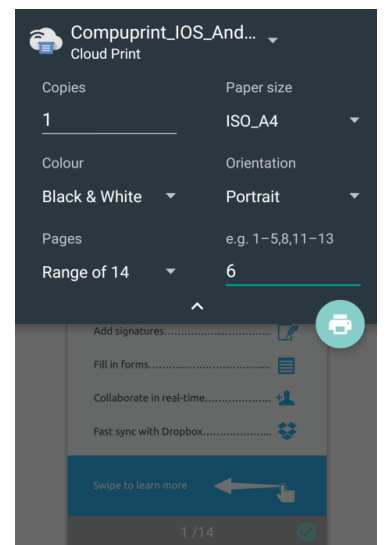

Order number

Compuprint Mobile Printing Router - full flexibility	MPRAi5
Compuprint Mobile Printing Router for SP40plus	MPRAi5-SP

Compuprint

Melibokusstr. 18
68519 Viernheim
GERMANY
Tel. +49 6204 305640-0
info@compuprint.de
www.compuprint.de

Via Cottolengo 77
10072 Caselle T.se (To)
ITALY
International:+39 011-9892-133
sales@compuprint.com
www.compuprint.com

Copyright © 2016 Compuprint

The information contained in this document are subject to change without notice. All company and product names mentioned herein are trademarks or registered trademarks of their respective owners. Preliminary Version, 28.10.2016