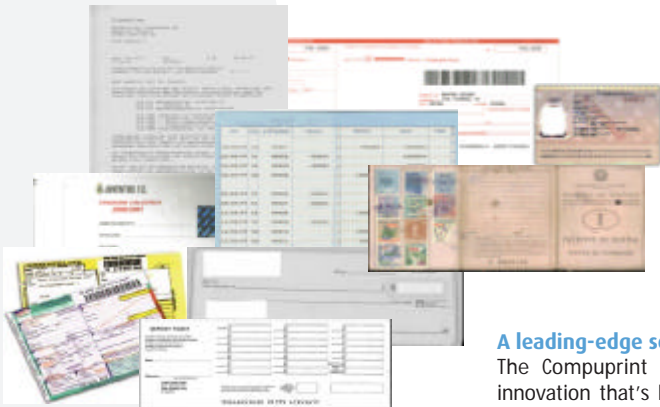

Compuprint SP 40 Scanner

The Compuprint SP 40 is designed to be the ultimate printing solution for transactional applications and financial services. By assuring process efficiency and offering a competitive low cost of ownership, the Compuprint SP 40 is the ideal, long-term asset for businesses and financial institutions.

High speed colour scanning

- Up to A4 format, passbook handling
- Single pass front - rear scanning
- Cheques truncation solution by image substitutes
- Automatic data capture from documents
- Automatic recognition of relevant information
- High decoding reliability
- USB 2.0 high speed interface

A leading-edge series for today and tomorrow

The Compuprint SP 40 transactional printer integrates state-of-the-art Compuprint technology and innovation that's based on more than 30 years of leadership in serial dot matrix printer technology. It's built on unsurpassed technologies to offer the most efficient transactional device available in the market. It supports all critical application needs in business and financial industries.

Fast, flexible, reliable

The SP 40 prints documents quickly, clearly and securely. Its ergonomic design and features offer a unique, easy handling of documents at the front desk, allowing users total dedication to their customers.